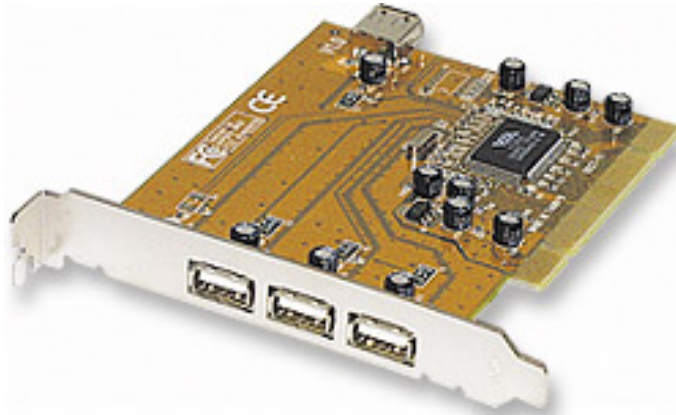

Fax: 919-693-5257

INT-169011

**USB 2.0 PCI Card**

- Adds 3 external & 1 internal USB 2.0 ports
  - Generates USB 2.0 speeds up to 480 Mbps
  - Allows upgrade from USB 1.1 (12 Mbps)
  - Supports any USB device (USB 1.1 or USB 2.0)
  - Plug and Play for Windows 98/2000/ME/XP
- 3 external & 1 internal USB 2.0 Ports