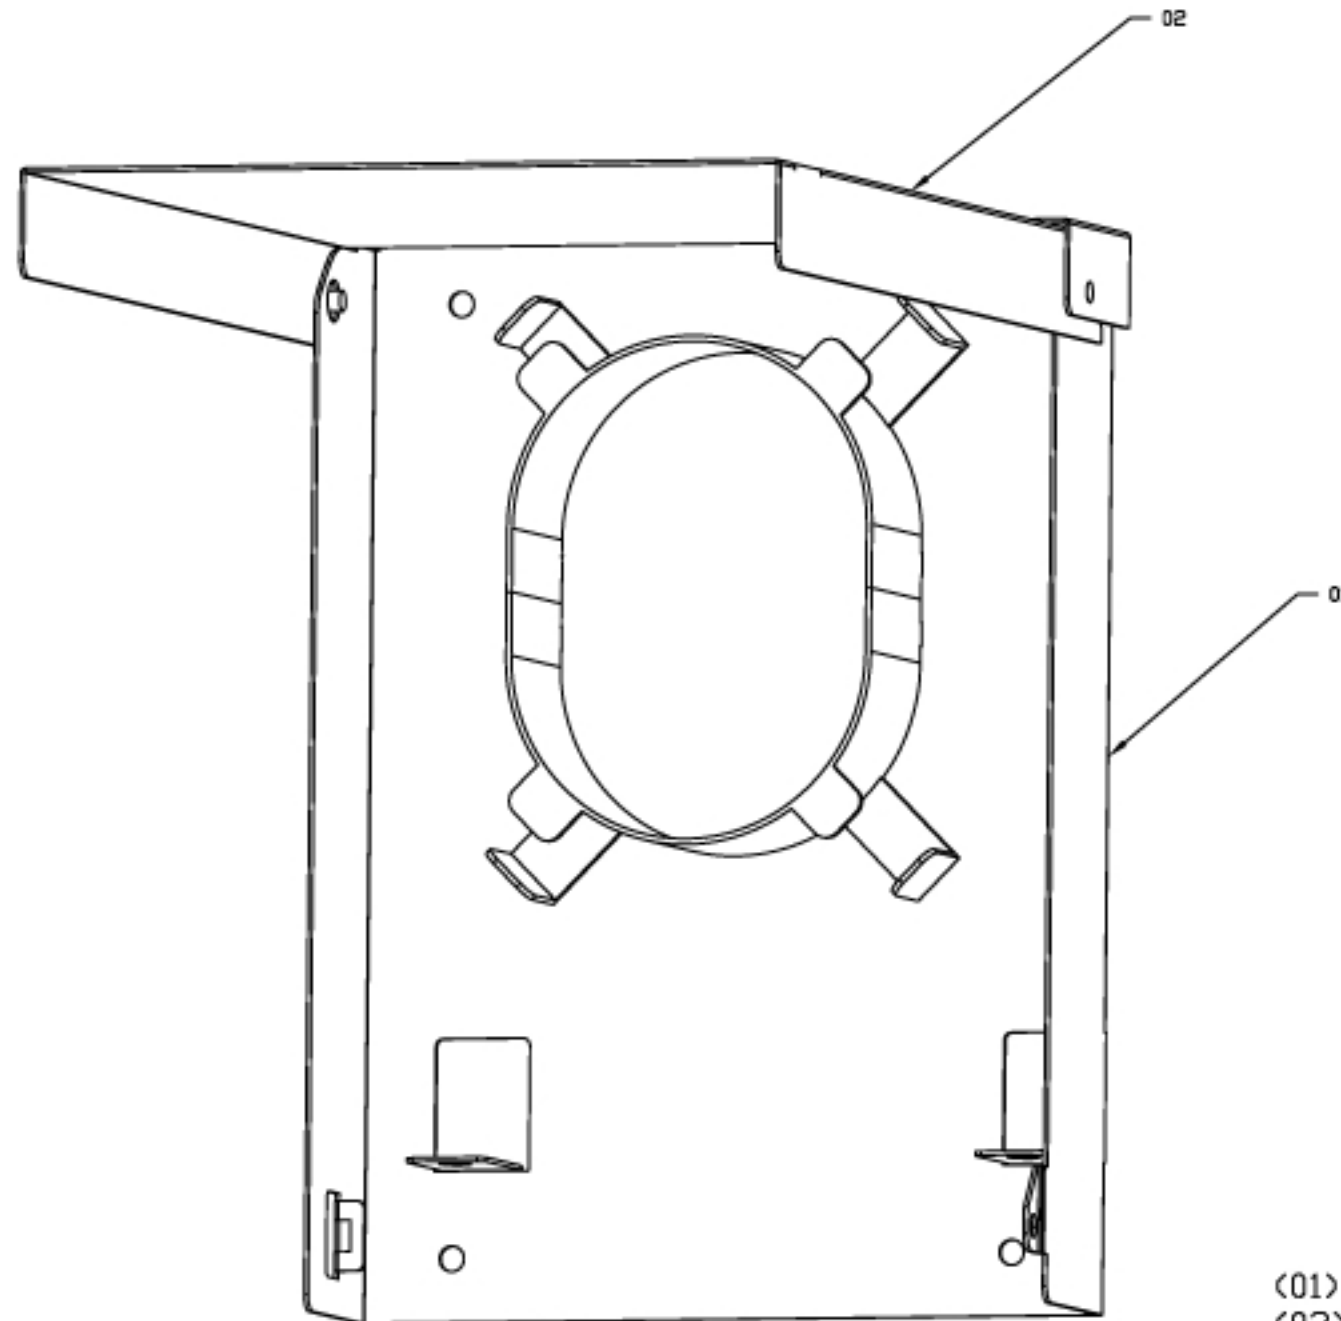

PARTS LIST		
ITEM#	QTY.	PART#/DESCRIPTION
01	1	FIB-WM006-SV / BOX WELDMENT
02	1	FIB-WM006-3 / COVER

- (01) PAINT & SCREEN PRINT PER THE COMPONENT DRAWINGS
- (02) PACK & SHIP WITH THE COVER CLOSED
- (03) PRODUCT COMPLIES WITH E.U. RoHS DIRECTIVE 2002/95/EC

Customer Name: WINSTON INTERNATIONAL		<b>Weltron</b>
Title: FIB-WM006 ASSEMBLY		
Finish: PER COMPONENT DRWS		
Material: SEE B.O.M.		
DRAWN BY: DP	CHECKED BY: -	
Scale: None	Date: 02-12-08	Part No: FIB-WM006
		SHT 1 of 1

TOLERANCE UNLESS OTHERWISE SHOWN  
HOLE SIZES: +/- .003  
BETWEEN FEATURES ON SAME PLANE: +/- .005  
FROM BENDS: +/- .020

Rev.	Ltr.	By	Date	Description
-	-	-	-	-