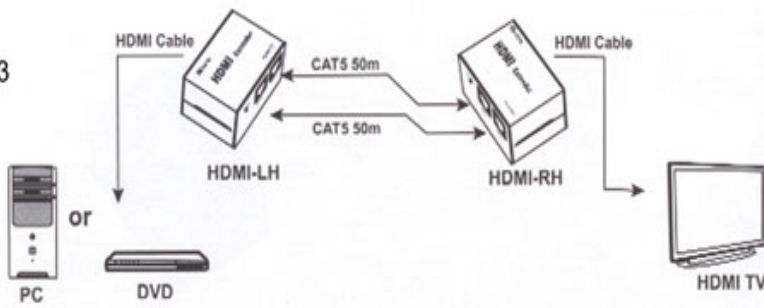

HDMI Super Extender Cat5E Extreme

The E60 HDMI Extender by CAT-5e/6 uses two pieces of CAT-5e/6 cables to extend the HDTV display up to 50 meters 1080P WHILE USING CAT-6 CABLE. It not only breaks the limitation of the HDMI cable transmission length, but also CAT-5e/6 has more flexibility and convenience in cable construction.

It is equipped with HDMI (high definition multimedia interface) connectors and is capable of supporting DVI (digital visual interface) equipment when used with an HDMI to DVI Adapter, providing greater flexibility and options when integrating several home theater components.

Features:

- HDTV resolution up to 1080P
- Compliant with the specification of HDMI 1.3
- Support DDC & HDCP
- Use CAT5 / CAT6 cable to install easily

"Quality and Service are our Primary Goals"