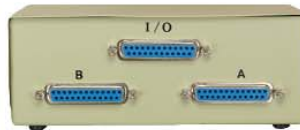

MOS-PS2SROLL

SWITCH BOXES & KVM SWITCHES

Manuel Switch Boxes

DB9 Switch Box

AB Type Switch Box, Two Position
90-107
 ABCD Type Switch Box, Four Position
90-108

DB25 Switch Box

AB Type Switch Box, Two Position
90-102
 ABCD Type Switch Box, Four Position
90-104

HD15 Switch Box

AB Type Switch Box, Two Position
90-107-HD-15
 ABCD Type Switch Box, Four Position
90-108-HD-153

USB Switch Box

AB Type Switch Box, Two Position
 USB A Female (I/O) to B Female x 2
90-106
 ABCD Type Switch Box, Four Position
 USB A Female (I/O) to B Female x 4
90-106-4