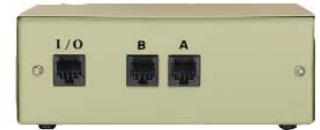

RJ-45 Switch Box

AB Type Switch Box, Two Position
2 Ports RJ-45 (8P/8C)
90-1120
ABCD Type Switch Box, Two Position
4 Ports RJ-45 (8P/8C)
90-1120-4